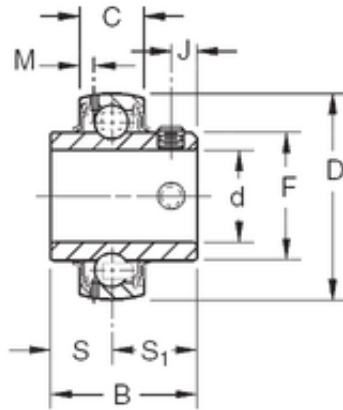

Bearing Argentina, S.A.

60 mm x 110 mm x 65,07 mm TIMKEN GYE60KRRB Insert Bearings Spherical OD

Bearing No. GYE60KRRB

Size	60x110x65.07 mm
Bore Diameter	60 mm
Outer Diameter	110 mm
Width	65,07 mm
d	60 mm
D	110 mm
B	65,07 mm
C	27 mm
S1	39,67 mm
F	76,48 mm
J	10 mm
M	5,13 mm
S	25,4 mm
Thread (G)	M10X1,5
Basic dynamic load rating (C)	58,5 kN

GYE60KRRB Bearing 2D drawings and 3D CAD models